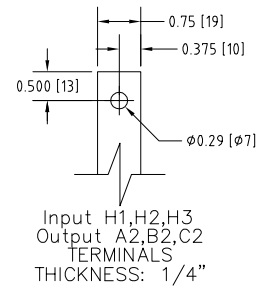

Rev. No.	Revision Note	Date	By	Checked
A6	REVISED REACTOR DESIGN	05-OCT-2021	CG	BDK
A7	ADDED UPPER BRACING	27-MAR-2024	AD	BDK

MIRUS International Inc. 31 Sun Pac Boulevard, Brampton, ON, Canada L6S 5P6
Tel:(905) 494-1120 Fax: (905) 494-1140 Toll Free: 1-888-TO MIRUS

Unless otherwise specified, dimensions are in inches and [mm].	Drawn By YM	Date Created 08-JUN-12	Checked by CG	Approved by - date CG-09-JAN-2019	Scale NTS
The information contained herein is the sole property of MIRUS International Inc. Any form of reproduction, distribution and/or disclosure of this information, all or in part, is strictly prohibited without the express written consent of MIRUS International Inc.			Title 150HP, 600-480V, 60Hz Enclosed Style Translineator ATL		Revision A7
Filename ATL-150-(600-480)-60-D-E1-A7			Sheet 1/1