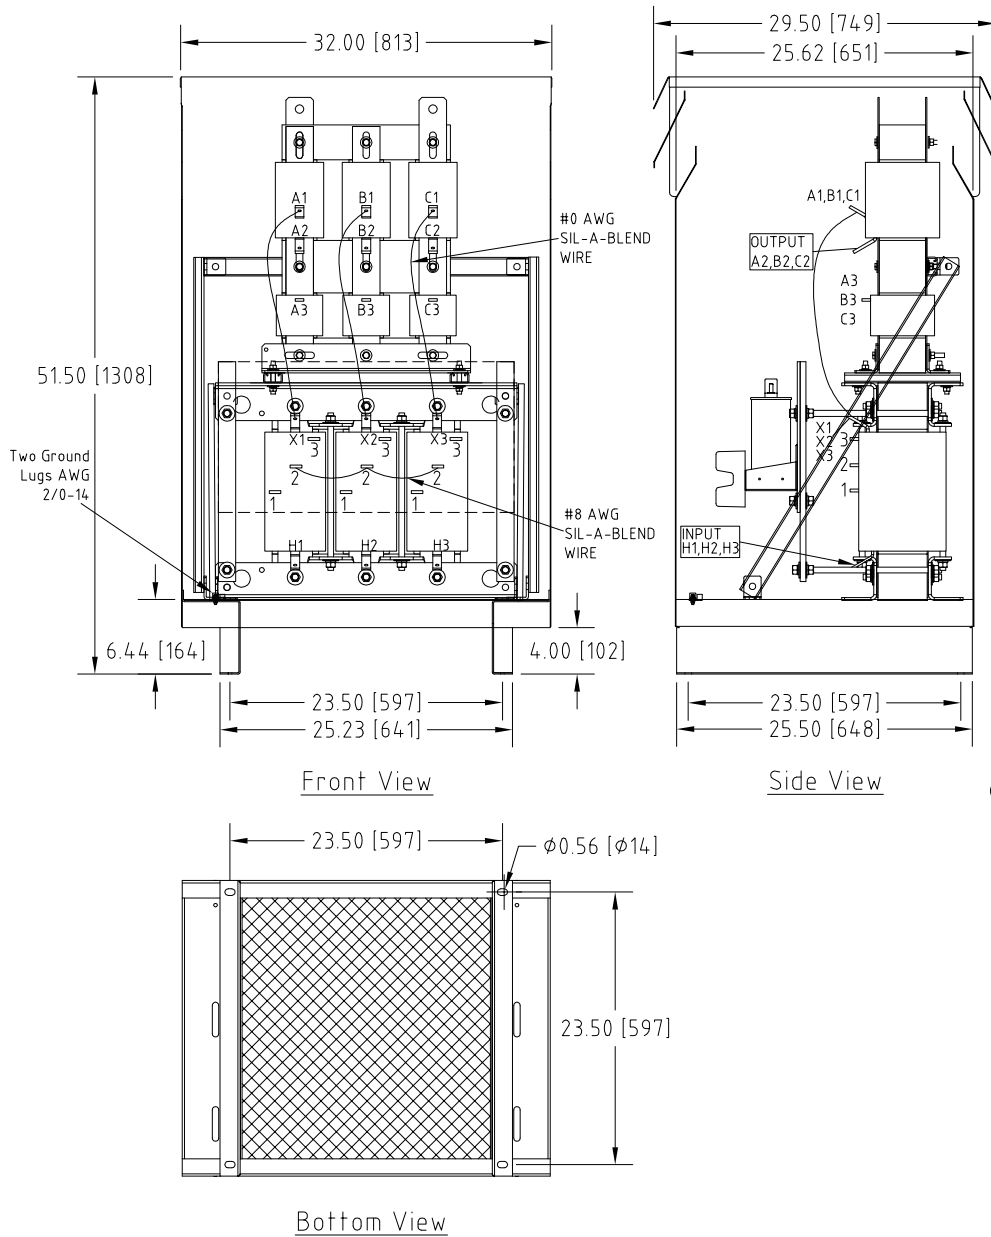

Rev. No.	Revision Note	Date	By	Checked
A6	REVISED REACTOR DESIGN	05-OCT-2021	CG	BDK
A7	ADDED UPPER BRACING	27-MAR-2024	AD	BDK

MIRUS International Inc. 31 Sun Pac Boulevard, Brampton, ON, Canada L6S 5P6
 Tel:(905) 494-1120 Fax: (905) 494-1140 Toll Free: 1-888-TO MIRUS

Unless otherwise specified, dimensions are in inches and [mm].	Drawn By YM	Date Created 08-JUN-12	Checked by CG	Approved by - date CG-09-JAN-2019	Scale NTS
The information contained herein is the sole property of MIRUS International Inc. Any form of reproduction, distribution and/or disclosure of this information, all or in part, is strictly prohibited without the express written consent of MIRUS International Inc.			Title 150HP, 600-480V, 60Hz Enclosed Style Translineator ATL		Revision A7
Filename ATL-150-(600-480)-60-D-E1-A7			Sheet 1/1		