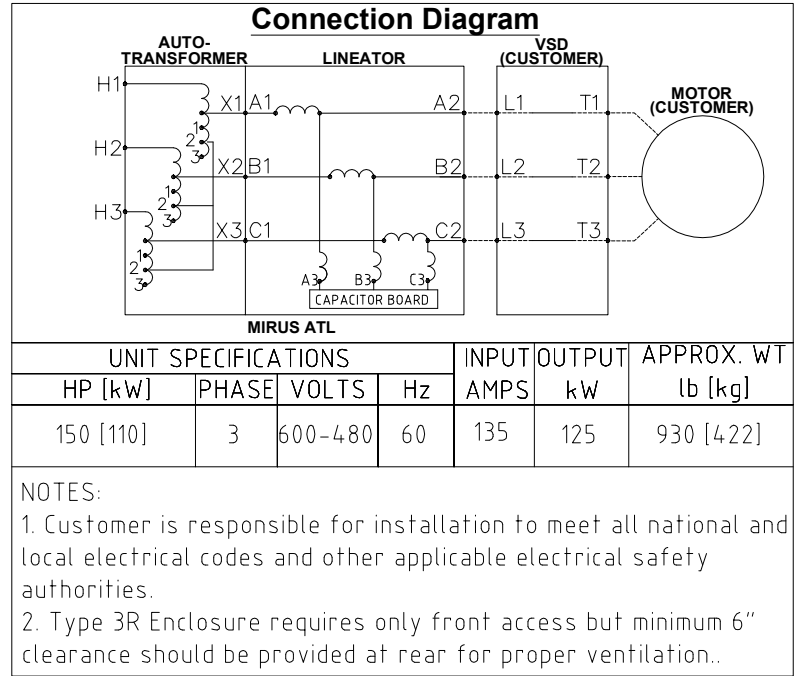

Rev. No.	Revision Note	Date	By	Checked
A6	REVISED REACTOR DESIGN	05-OCT-2021	CG	BDK
A7	ADDED UPPER BRACING	27-MAR-2024	AD	BDK

MIRUS International Inc. 31 Sun Pac Boulevard, Brampton, ON, Canada L6S 5P6
Tel:(905) 494-1120 Fax: (905) 494-1140 Toll Free: 1-888-TO MIRUS

Unless otherwise specified, dimensions are in inches and [mm].	Drawn By YM	Date Created 08-JUN-12	Checked by CG	Approved by - date CG-09-JAN-2019	Scale NTS
The information contained herein is the sole property of MIRUS International Inc. Any form of reproduction, distribution and/or disclosure of this information, all or in part, is strictly prohibited without the express written consent of MIRUS International Inc.			Title 150HP, 600-480V, 60Hz Enclosed Style Translineator ATL		Revision A7
Filename ATL-150-(600-480)-60-D-E1-A7			Sheet 1/1