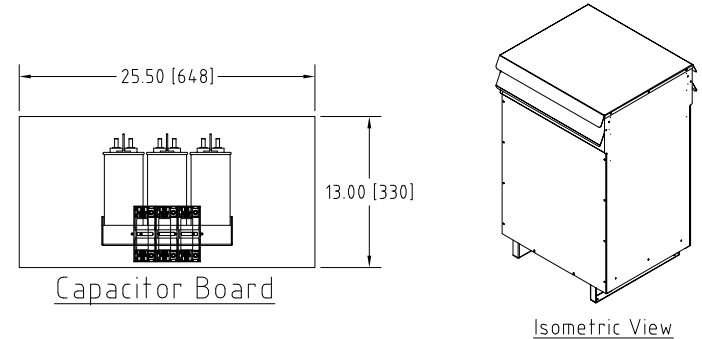

Rev. No.	Revision Note	Date	By	Checked
A6	REVISED REACTOR DESIGN	05-OCT-2021	CG	BDK
A7	ADDED UPPER BRACING	27-MAR-2024	AD	BDK

MIRUS International Inc. 31 Sun Pac Boulevard, Brampton, ON, Canada L6S 5P6
Tel:(905) 494-1120 Fax: (905) 494-1140 Toll Free: 1-888-TO MIRUS

Unless otherwise specified, dimensions are in inches and [mm].	Drawn By YM	Date Created 08-JUN-12	Checked by CG	Approved by - date CG-09-JAN-2019	Scale NTS
The information contained herein is the sole property of MIRUS International Inc. Any form of reproduction, distribution and/or disclosure of this information, all or in part, is strictly prohibited without the express written consent of MIRUS International Inc.			Title 150HP, 600-480V, 60Hz Enclosed Style Translineator ATL		Revision A7
Filename ATL-150-(600-480)-60-D-E1-A7			Sheet 1/1