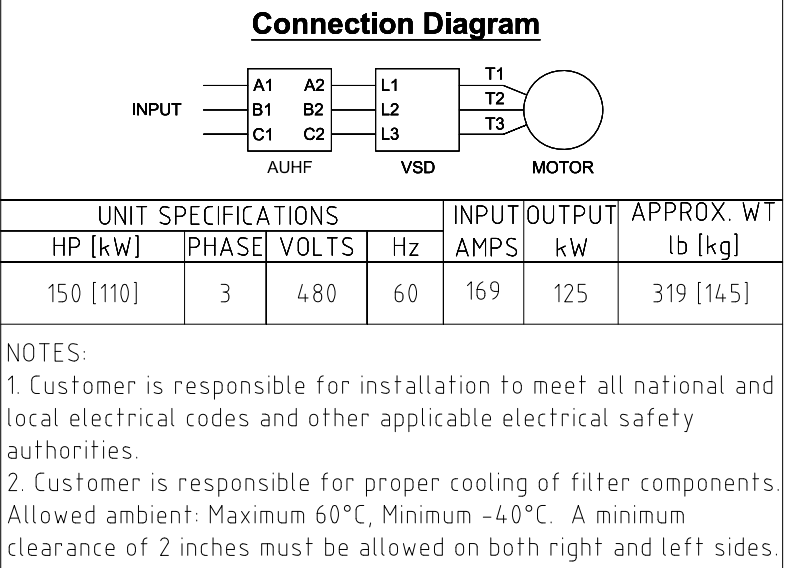

Rev. No.	Revision Note	Date	By	Checked
A13	REVISED BRACKETS	20 MAR 14	AH	YM
A14	REVISED MAGNETICS DESIGN	05-OCT-21	CG	BDK

NOTE:
 This open style unit is not equipped with panel mount brackets. If panel mounting is desired, a suitable bracket must be provided by others.