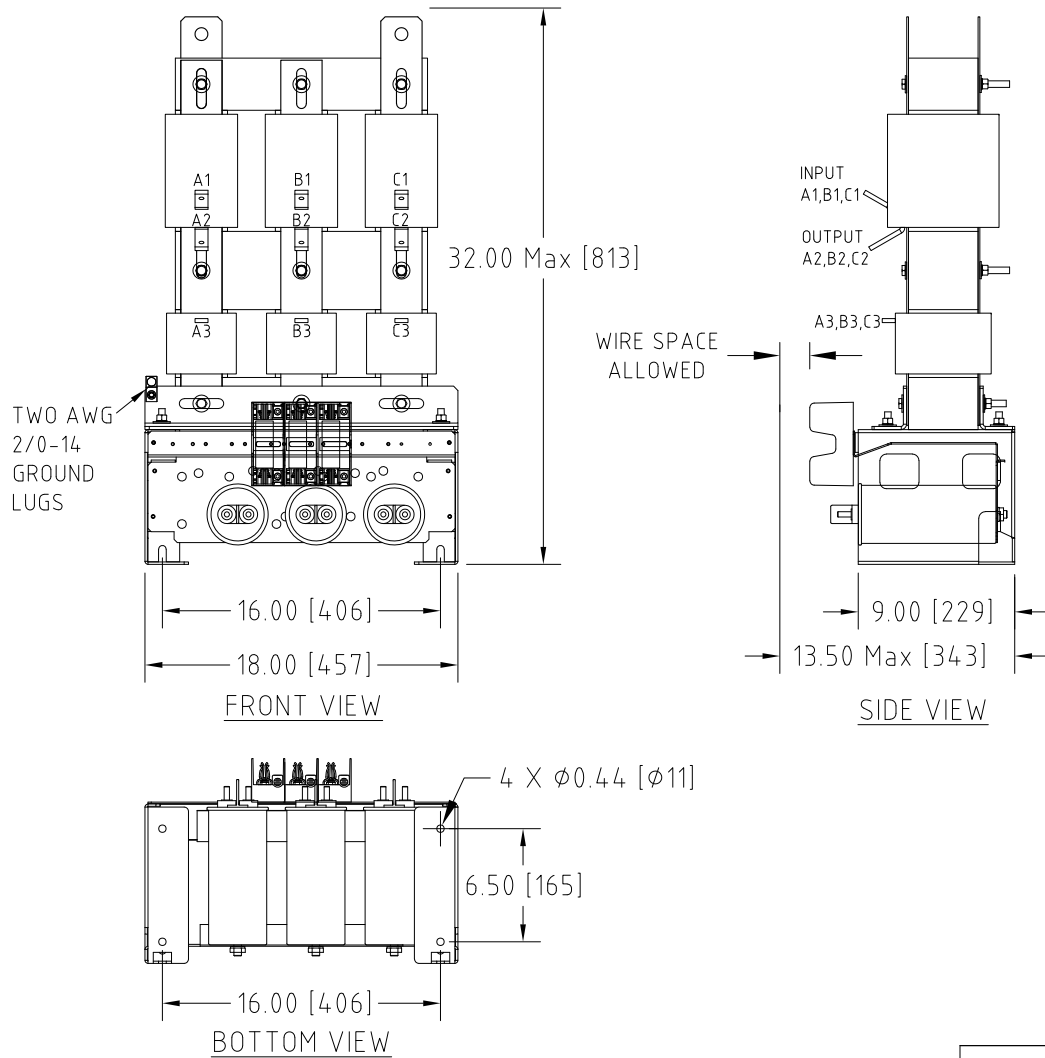

Rev. No.	Revision Note	Date	By	Checked
A13	REVISED BRACKETS	20 MAR 14	AH	YM
A14	REVISED MAGNETICS DESIGN	05-OCT-21	CG	BDK

NOTE:
 This open style unit is not equipped with panel mount brackets. If panel mounting is desired, a suitable bracket must be provided by others.