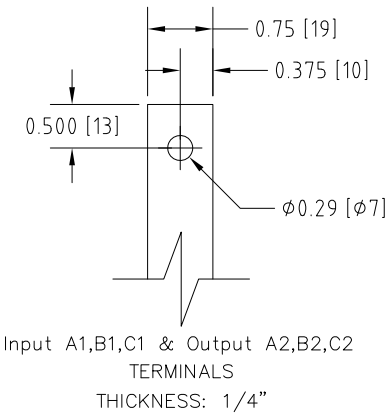

Rev. No.	Revision Note	Date	By	Checked
A13	REVISED BRACKETS	20 MAR 14	AH	YM
A14	REVISED MAGNETICS DESIGN	05-OCT-21	CG	BDK

NOTE:
 This open style unit is not equipped with panel mount brackets. If panel mounting is desired, a suitable bracket must be provided by others.

MIRUS International Inc.		31 Sun Pac Boulevard, Brampton, ON, Canada L6S 5P6 Tel:(905) 494-1120 Fax: (905) 494-1140 Toll Free: 1-888-TO MIRUS			
Unless otherwise specified, dimensions are in inches and [mm].	Drawn By EH	Date Created 22-Jun-06	Checked by YM	Approved by - date YM-22-Jun-06	Scale NTS
The information contained herein is the sole property of MIRUS International Inc. Any form of reproduction, distribution and/or disclosure of this information, all or in part, is strictly prohibited without the express written consent of MIRUS International Inc.		Title 150 HP, 480 V, 60 Hz LINEATOR™ AUHF (Open Style)			
		Filename AUHF-150-480-60-D-E0-A14	Revision A14	Sheet 1/1	